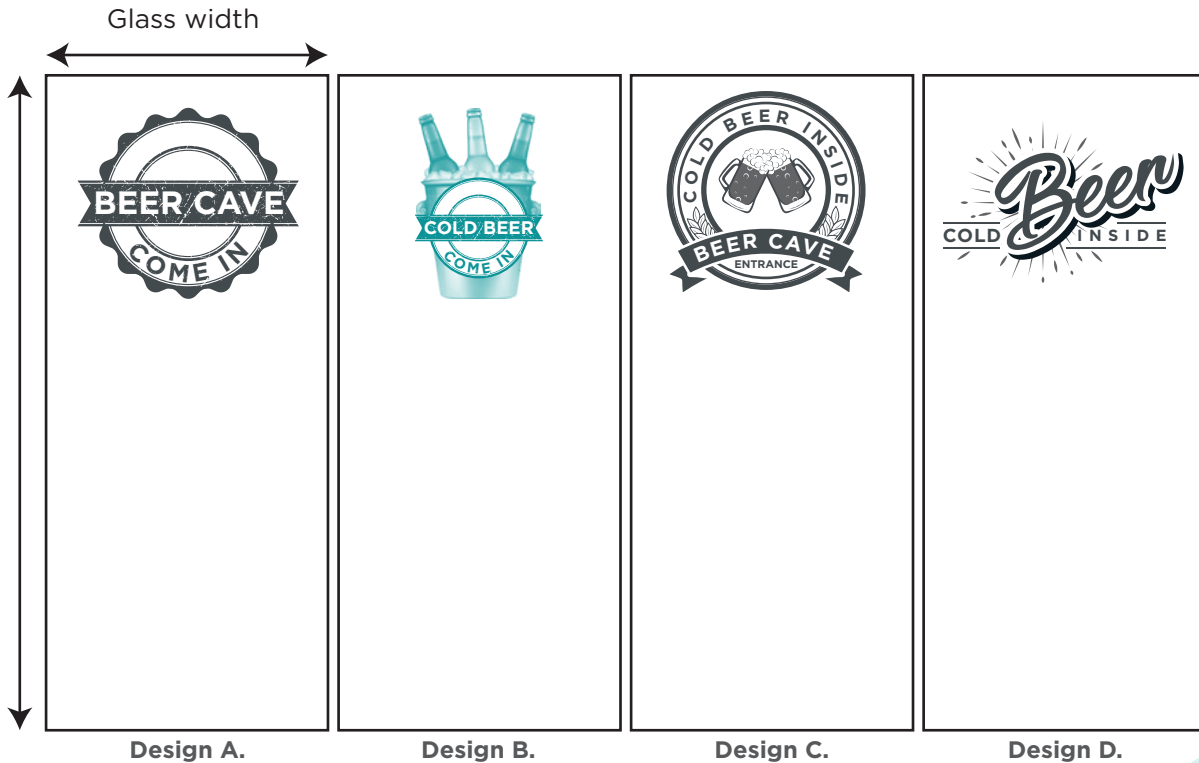

Commercial Insulating Glass (CIG) offers standard illuminated glass graphics as part of your purchase. Graphics are designed to promote traffic to your business. Each design offers two versions. See each graphic for more details.

Custom artwork is also available using your company's logo and message. Contact us for more details.

ILLUMINATED GLASS

Fully customizable graphics art embedded to glass pack helps deliver your message, brand or logo with a eye-catching yet strong style. Use our controller to display your message, brand or logo with a wide range of RGB color configurations. Options are endless.

Design A:

- * Creative & Contemporary.
- * Beer Cave Message.
- * Come-In Message.

Good For:

- * Beer Cave Entrance Doors.

Other Details:

- * Frosted Artwork Print.
- * RGB LED Lighting.
- * Remote Controller.

Other Details:

- * Frosted Artwork Print.
- * RGB LED Lighting.
- * Remote Controller.

Standard Design D

Design D:

- * Eye catchy and Modern.
- * Beer Cave Promo.
- * Cold Beer Cave Inside Message.

Good For: